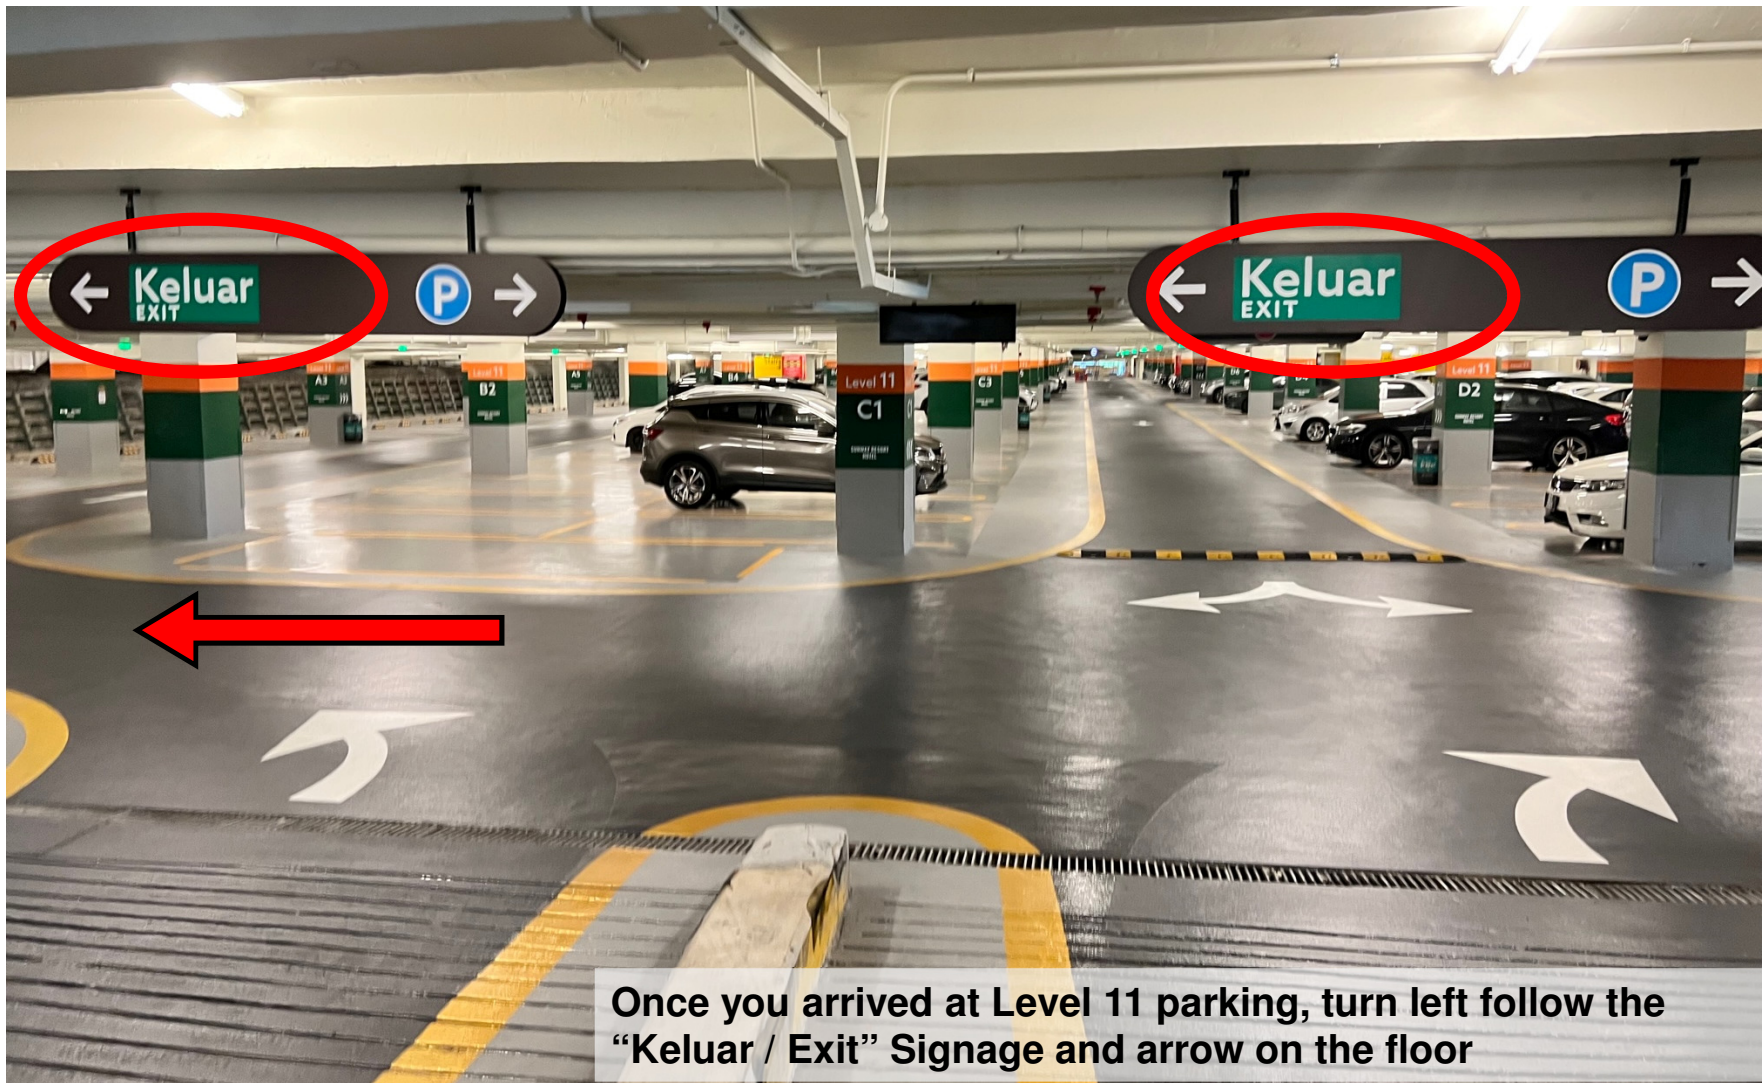

Once you arrived at Level 11 parking, turn left follow the “Keluar / Exit” Signage and arrow on the floor