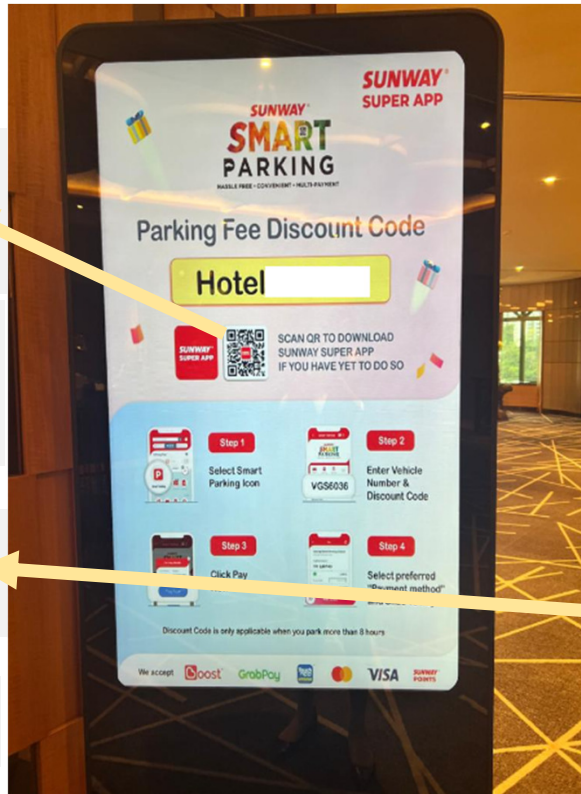

Follow the arrows on the floor, park at any empty lots

Going down to Level 11 parking lot

Come straight along this way until the end follow the arrows on the floor, entrance door will be on your right

Enter here into Level 12 Foyer

**SUNWAY RESORT
HOTEL®**

SUNWAY CITY KUALA LUMPUR

Smart Parking System Payment Guide Sunway Resort Hotel

Parking Payment Method – Mobile Payment

Parking Fee Discount Code will be displayed at the foyer area after 4:00PM daily.

Step 1 - Scan this QR code to Download the Sunway Super App in order to get the Parking Flat Rate and please register accordingly.

Step 2 - After the Sunway Super App been Downloaded you will get into the Home page for this apps, please click “SMART PARKING”.

Step 3 - Enter Vehicle Number & “Discount Code” display on the Digital Standee at the foyer. Proceed to “Confirm”.

NOTE : This is Flat Rate QR Code (For parking more than 9 hours)

Other Parking Payment Method – Sunway Super App