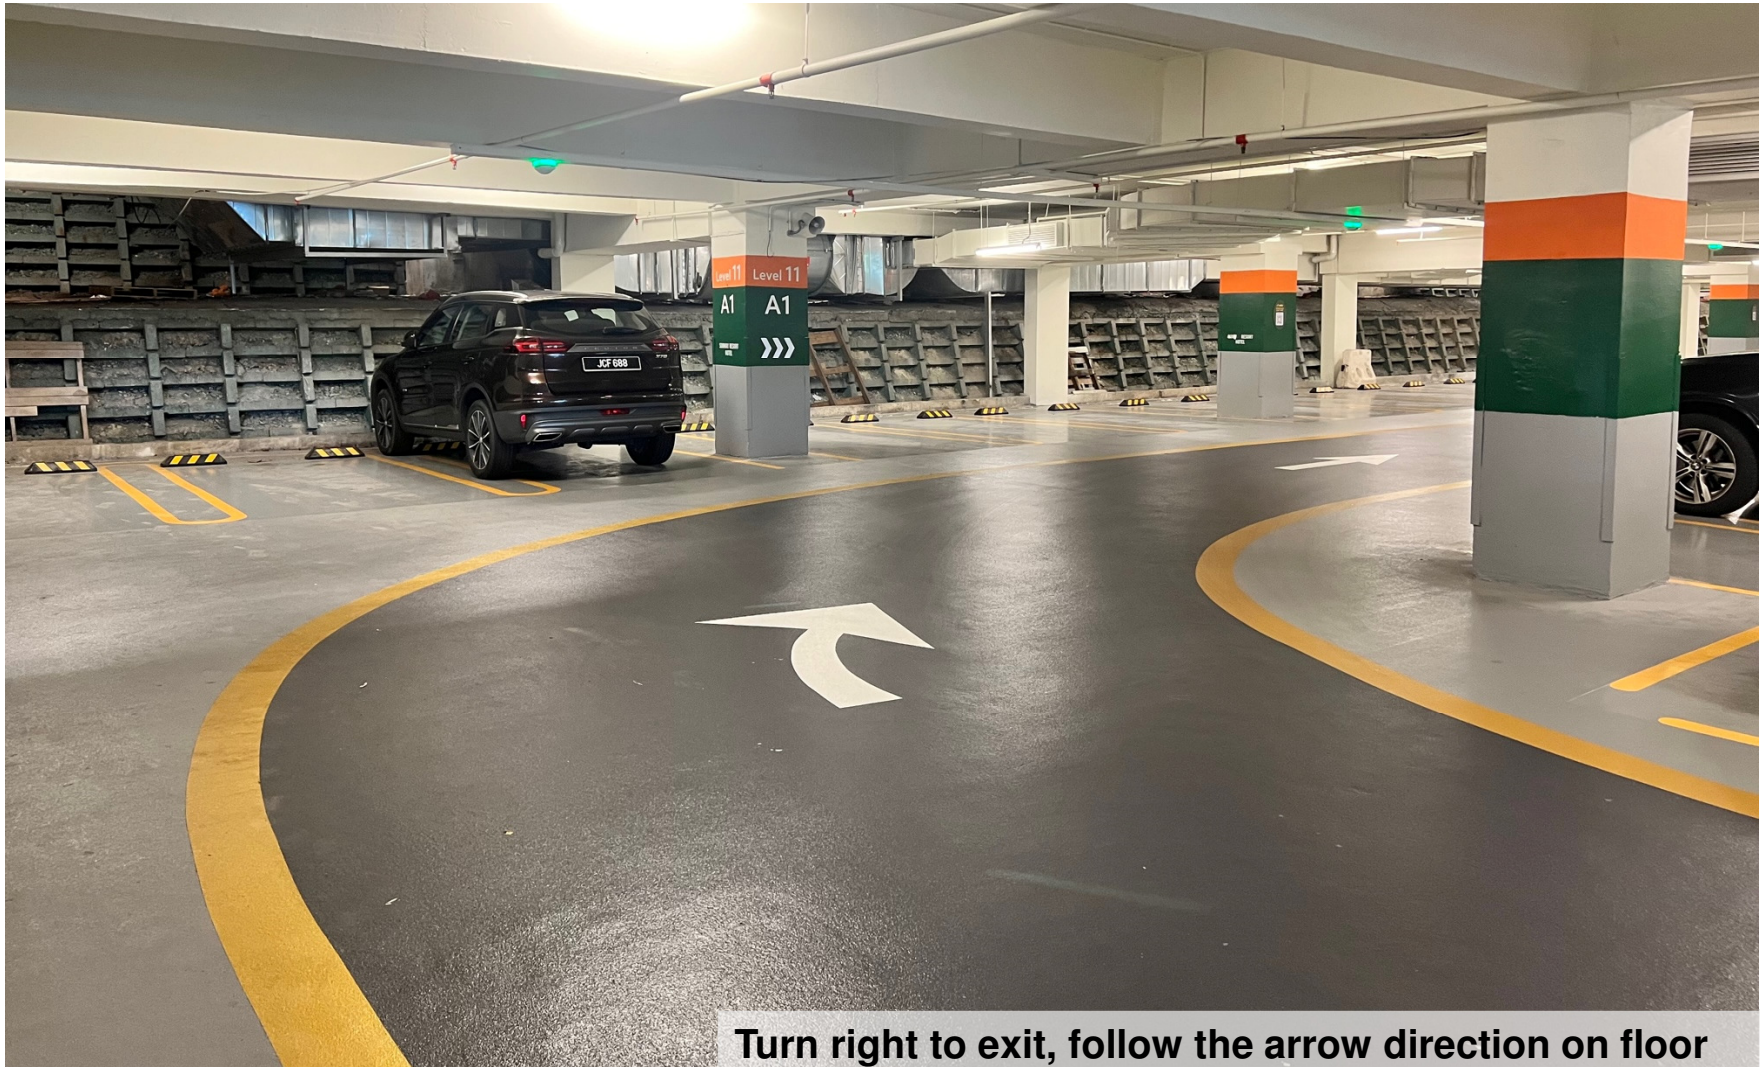

Turn right to exit, follow the arrow direction on floor