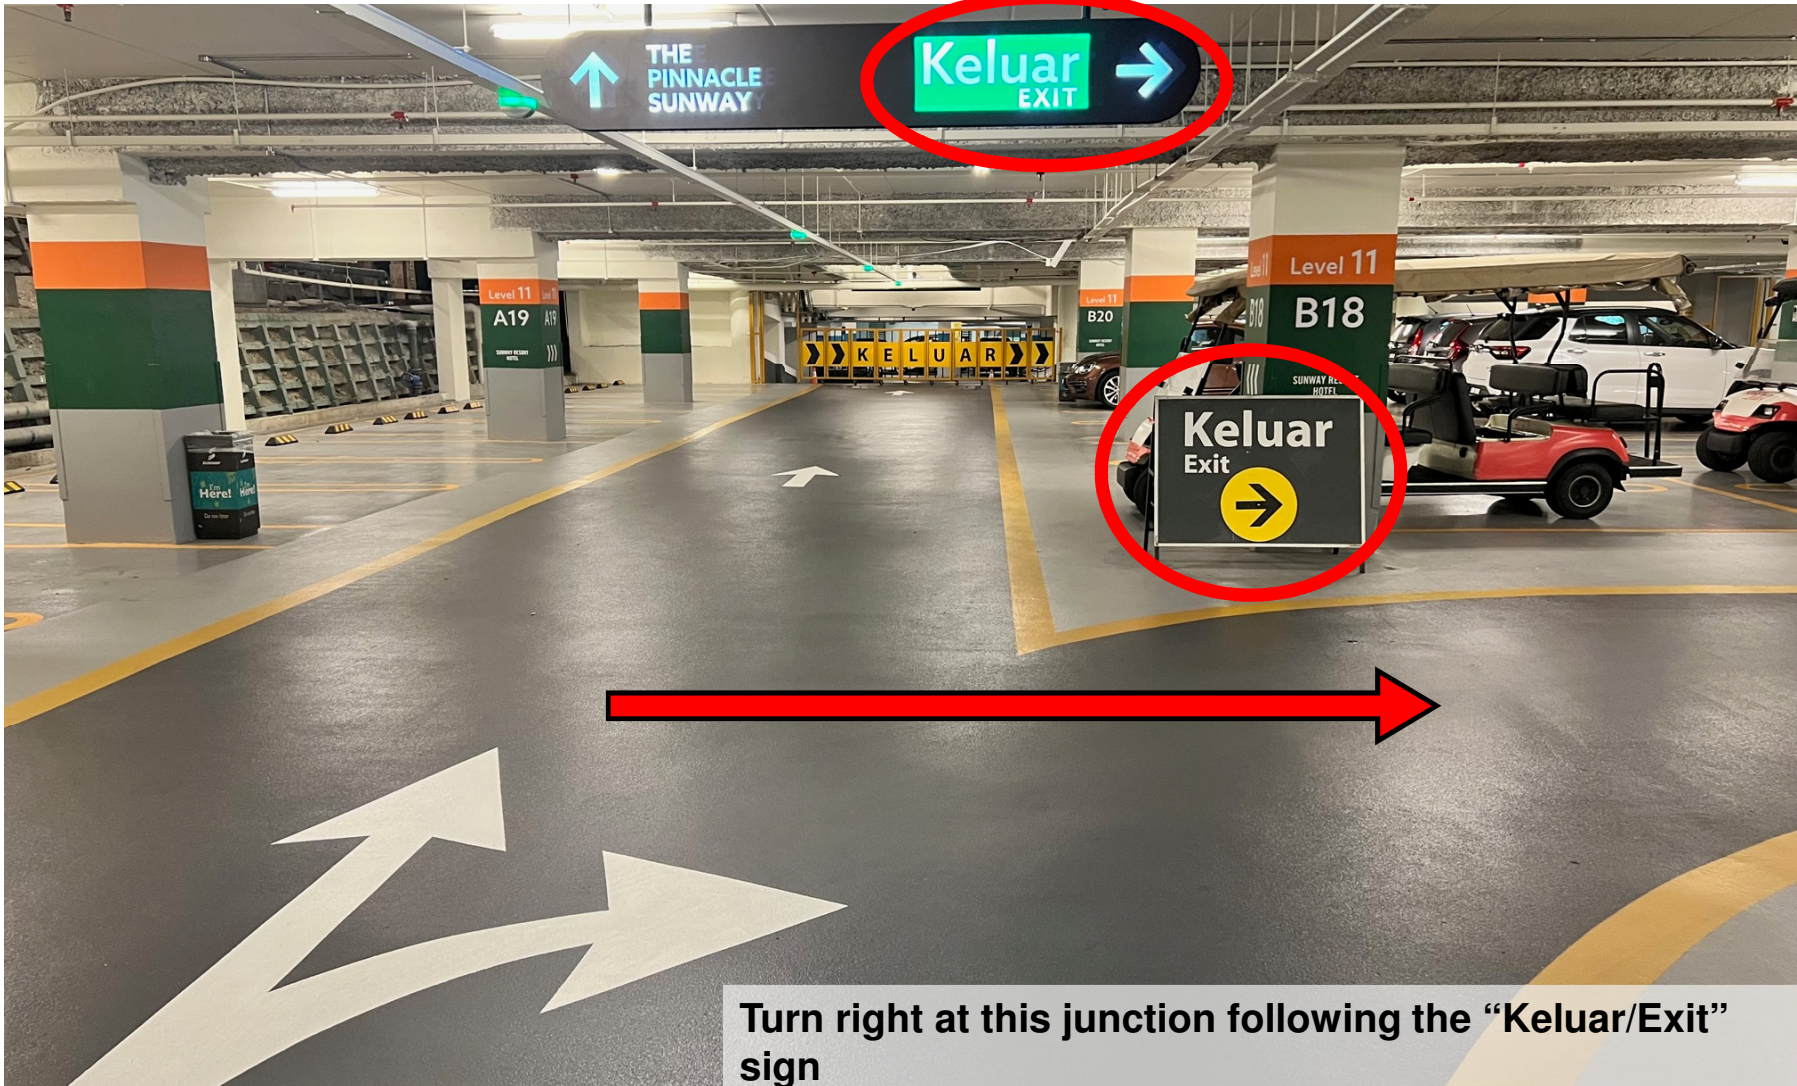

Turn right at this junction following the “Keluar/Exit” sign