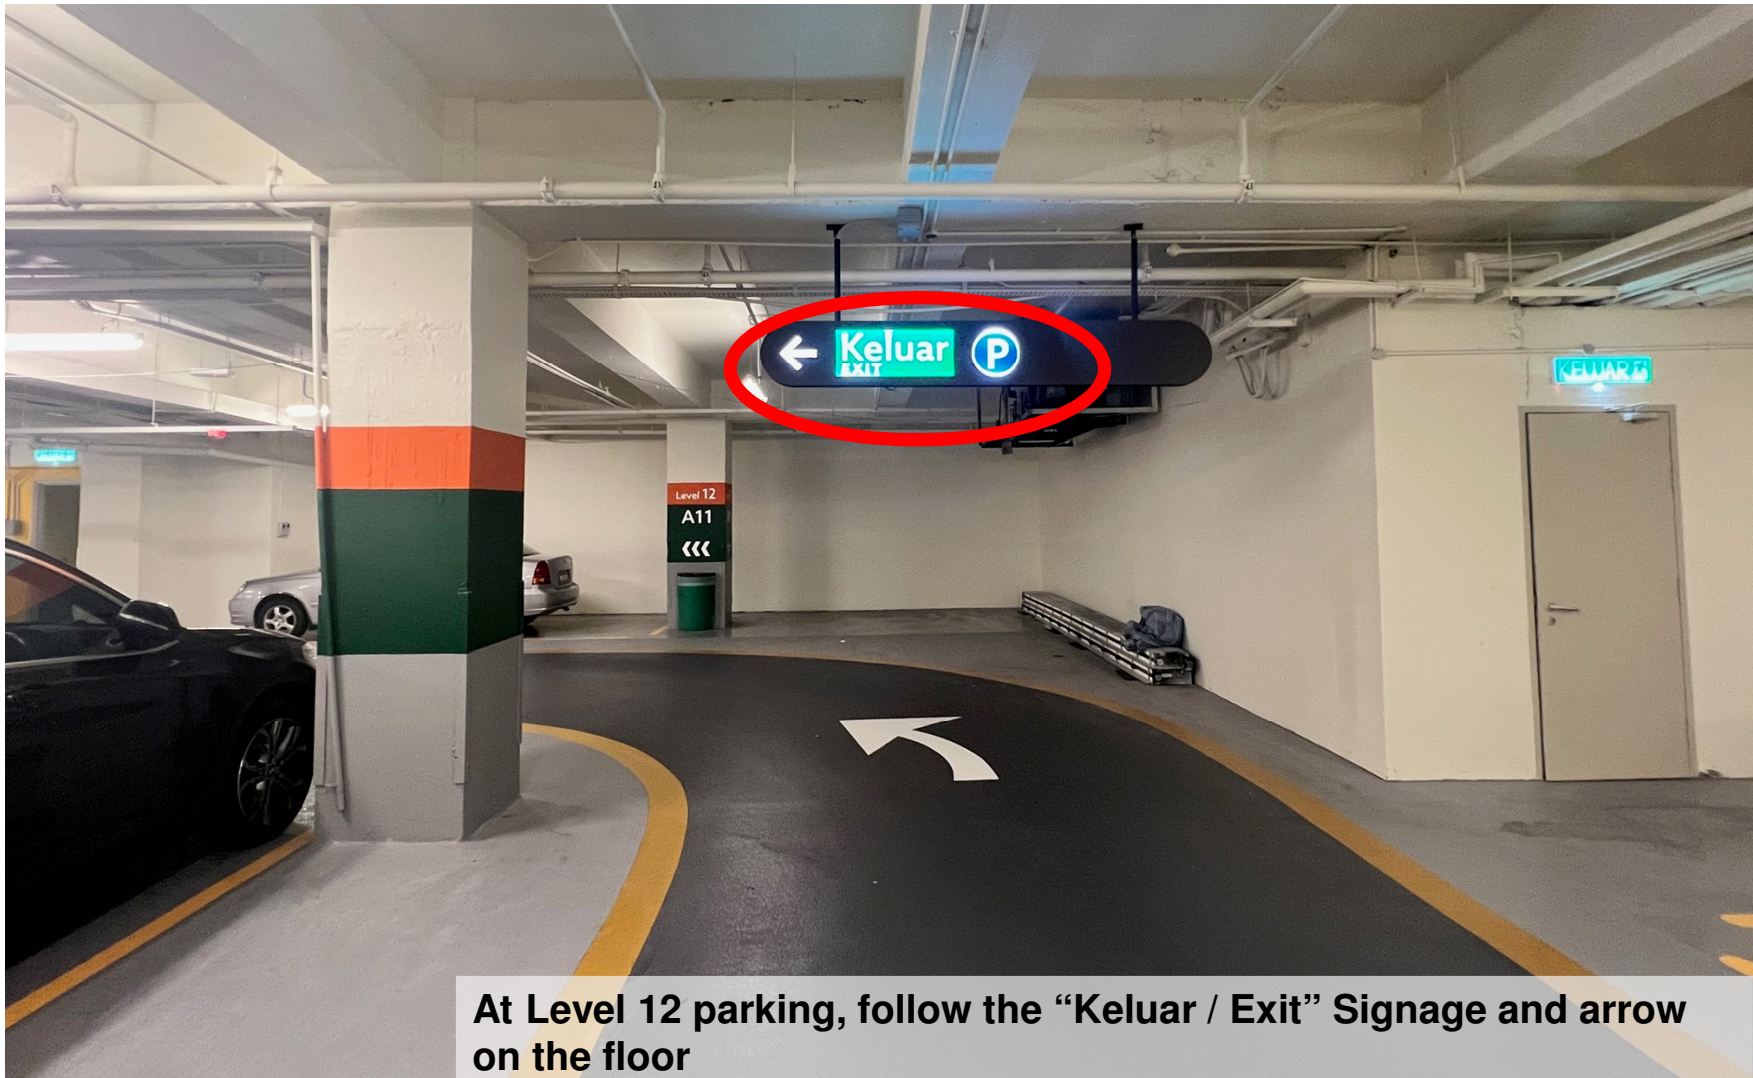

At Level 12 parking, follow the “Keluar / Exit” Signage and arrow on the floor