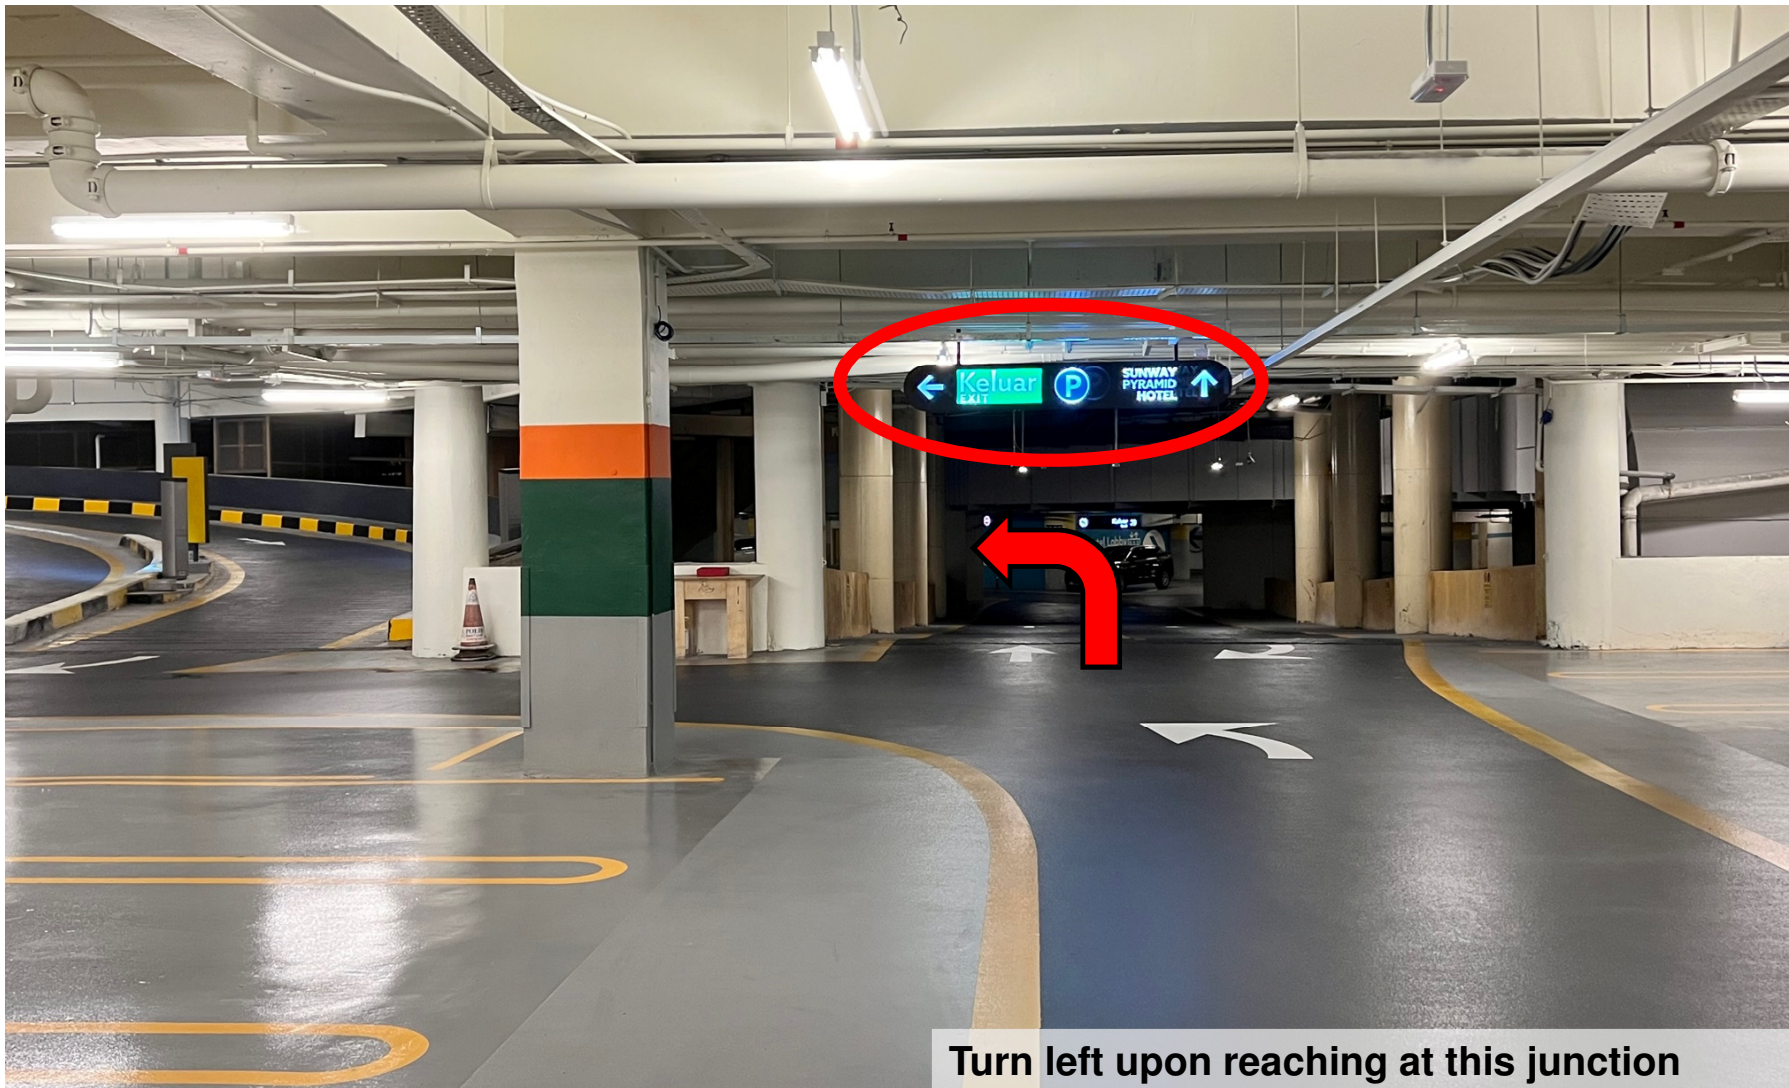

Turn left upon reaching at this junction