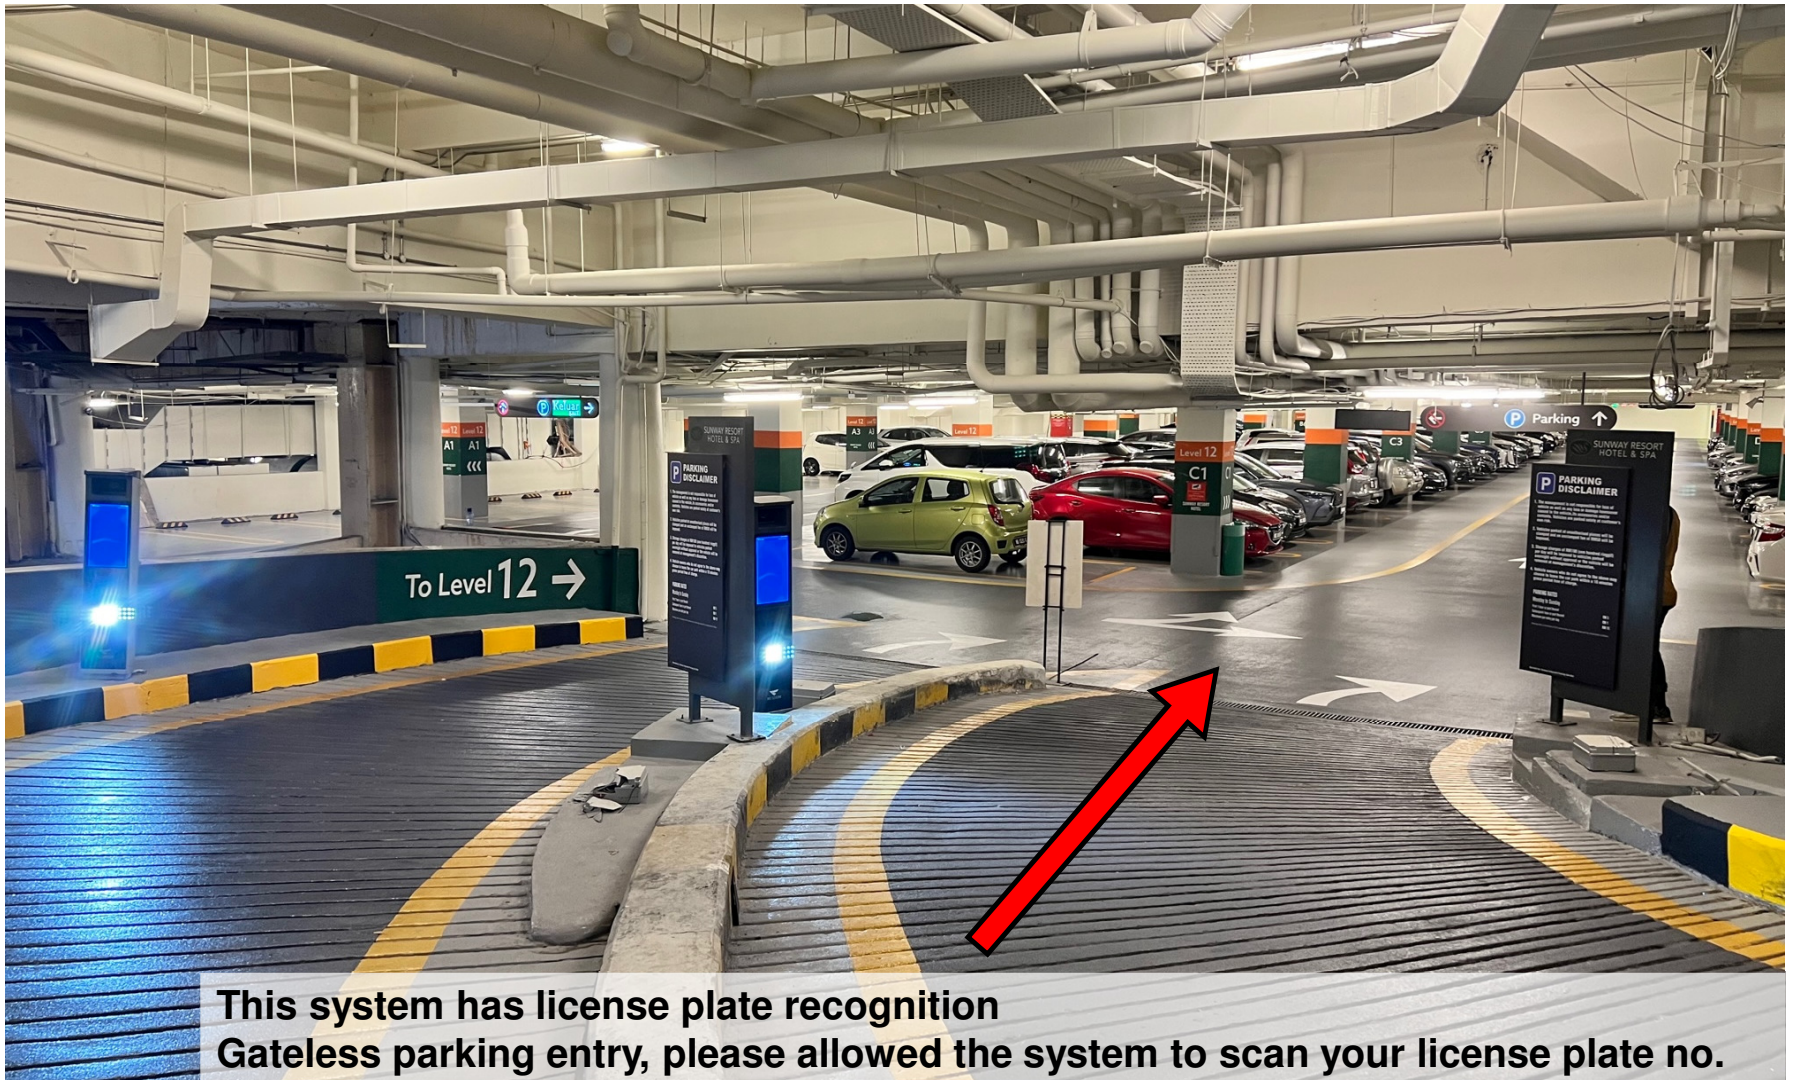

**SUNWAY RESORT
HOTEL®**

SUNWAY CITY KUALA LUMPUR

Direction for Sunway Resort Hotel Parking & Function Room

Turn right after passing by the Tourist Police booth

Turn into this junction (follow the directional signage)

Drive straight to the parking entrance

Entrance to Sunway Resort Hotel Level 12 Parking

**This system has license plate recognition
Gateless parking entry, please allowed the system to scan your license plate no.**

Follow the arrows on the floor, park at any empty lots

Going down to Level 11 parking lot

Come straight along this way until the end follow the arrows on the floor, entrance door will be on your right

Enter here into Level 12 Foyer