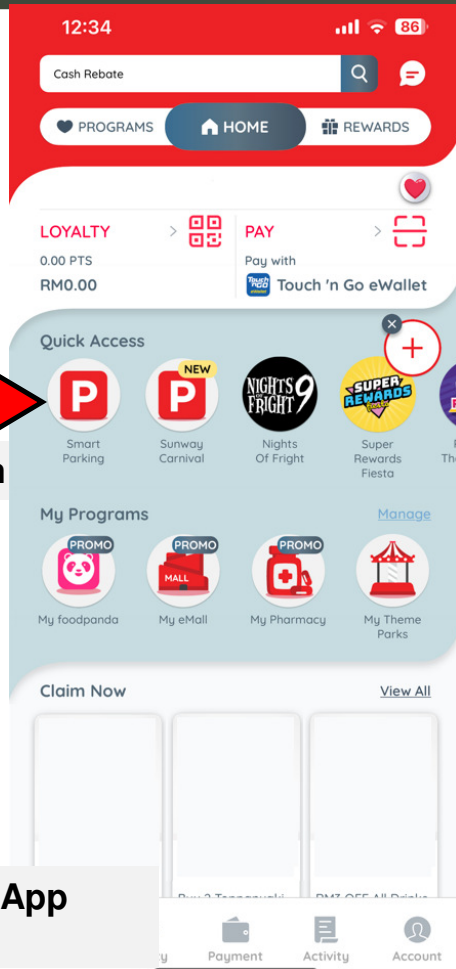

Step 1 - Scan this QR code to Download the Sunway Super App in order to get the Parking Flat Rate and please register accordingly.

Step 2 - After the Sunway Super App been Downloaded you will get into the Home page for this apps, please click “SMART PARKING”.

Step 3 - Enter Vehicle Number & “Discount Code” display on the Digital Standee at the foyer. Proceed to “Confirm”.

NOTE : This is Flat Rate QR Code (For parking more than 9 hours)

Other Parking Payment Method – Sunway Super App