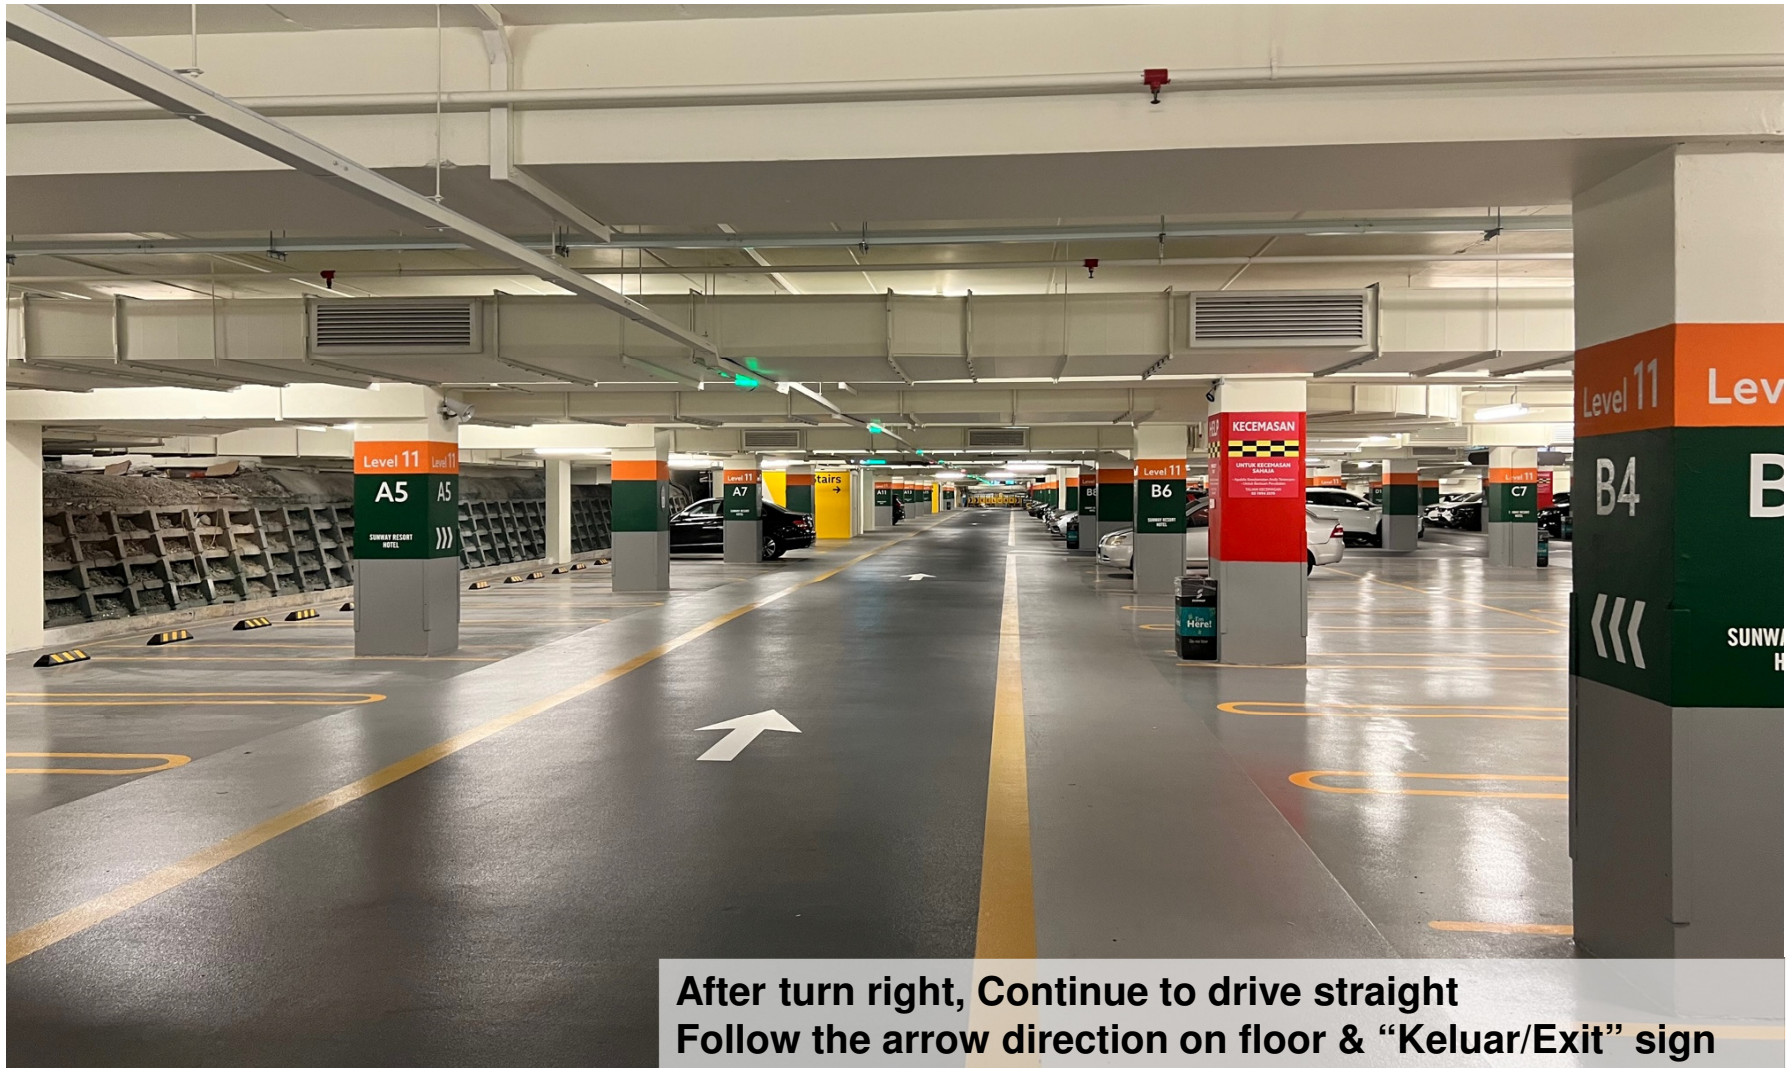

Turn left upon reaching at this junction

Once you arrived at Level 11 parking, turn left follow the “Keluar / Exit” Signage and arrow on the floor

Turn right to exit, follow the arrow direction on floor