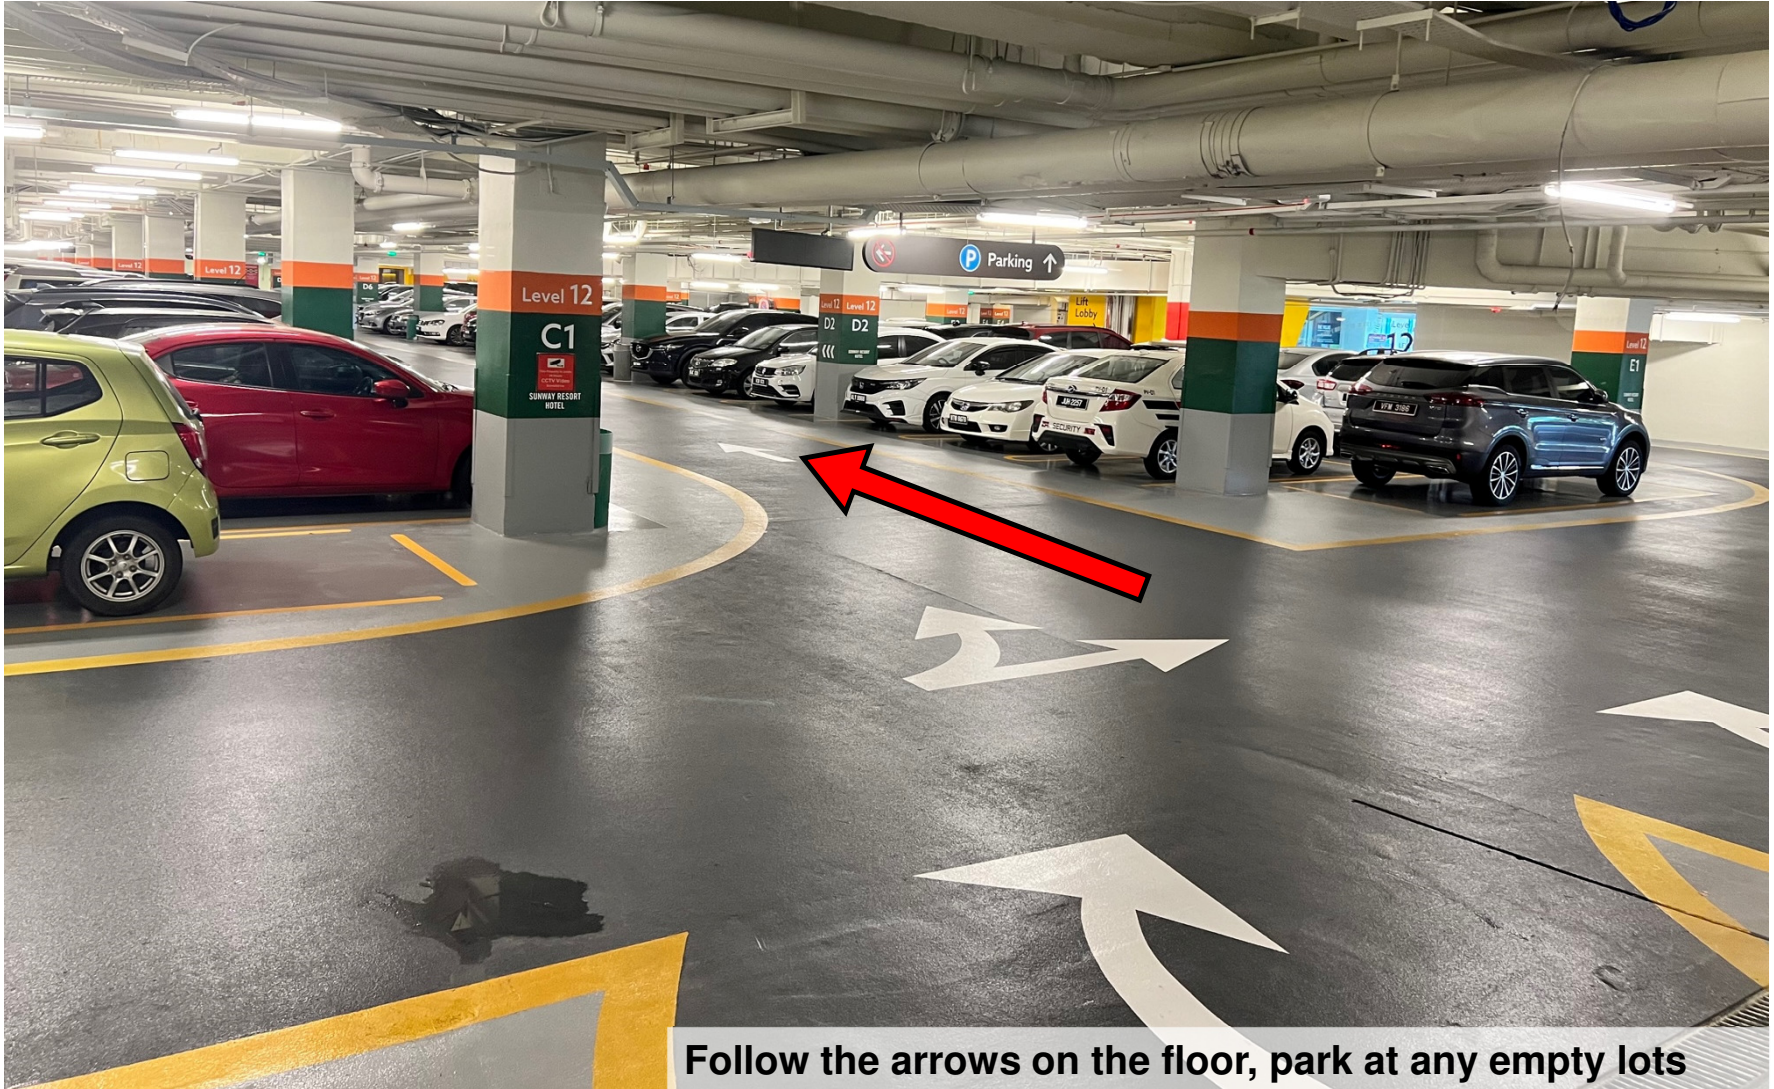

**SUNWAY RESORT
HOTEL®**

SUNWAY CITY KUALA LUMPUR

Direction for Sunway Resort Hotel Parking & Function Room

Turn right after passing by the Tourist Police booth

Turn into this junction (follow the directional signage)

Drive straight to the parking entrance

Entrance to Sunway Resort Hotel Level 12 Parking

**This system has license plate recognition
Gateless parking entry, please allowed the system to scan your license plate no.**

Follow the arrows on the floor, park at any empty lots

Going down to Level 11 parking lot

Come straight along this way until the end follow the arrows on the floor, entrance door will be on your right

Enter here into Level 12 Foyer