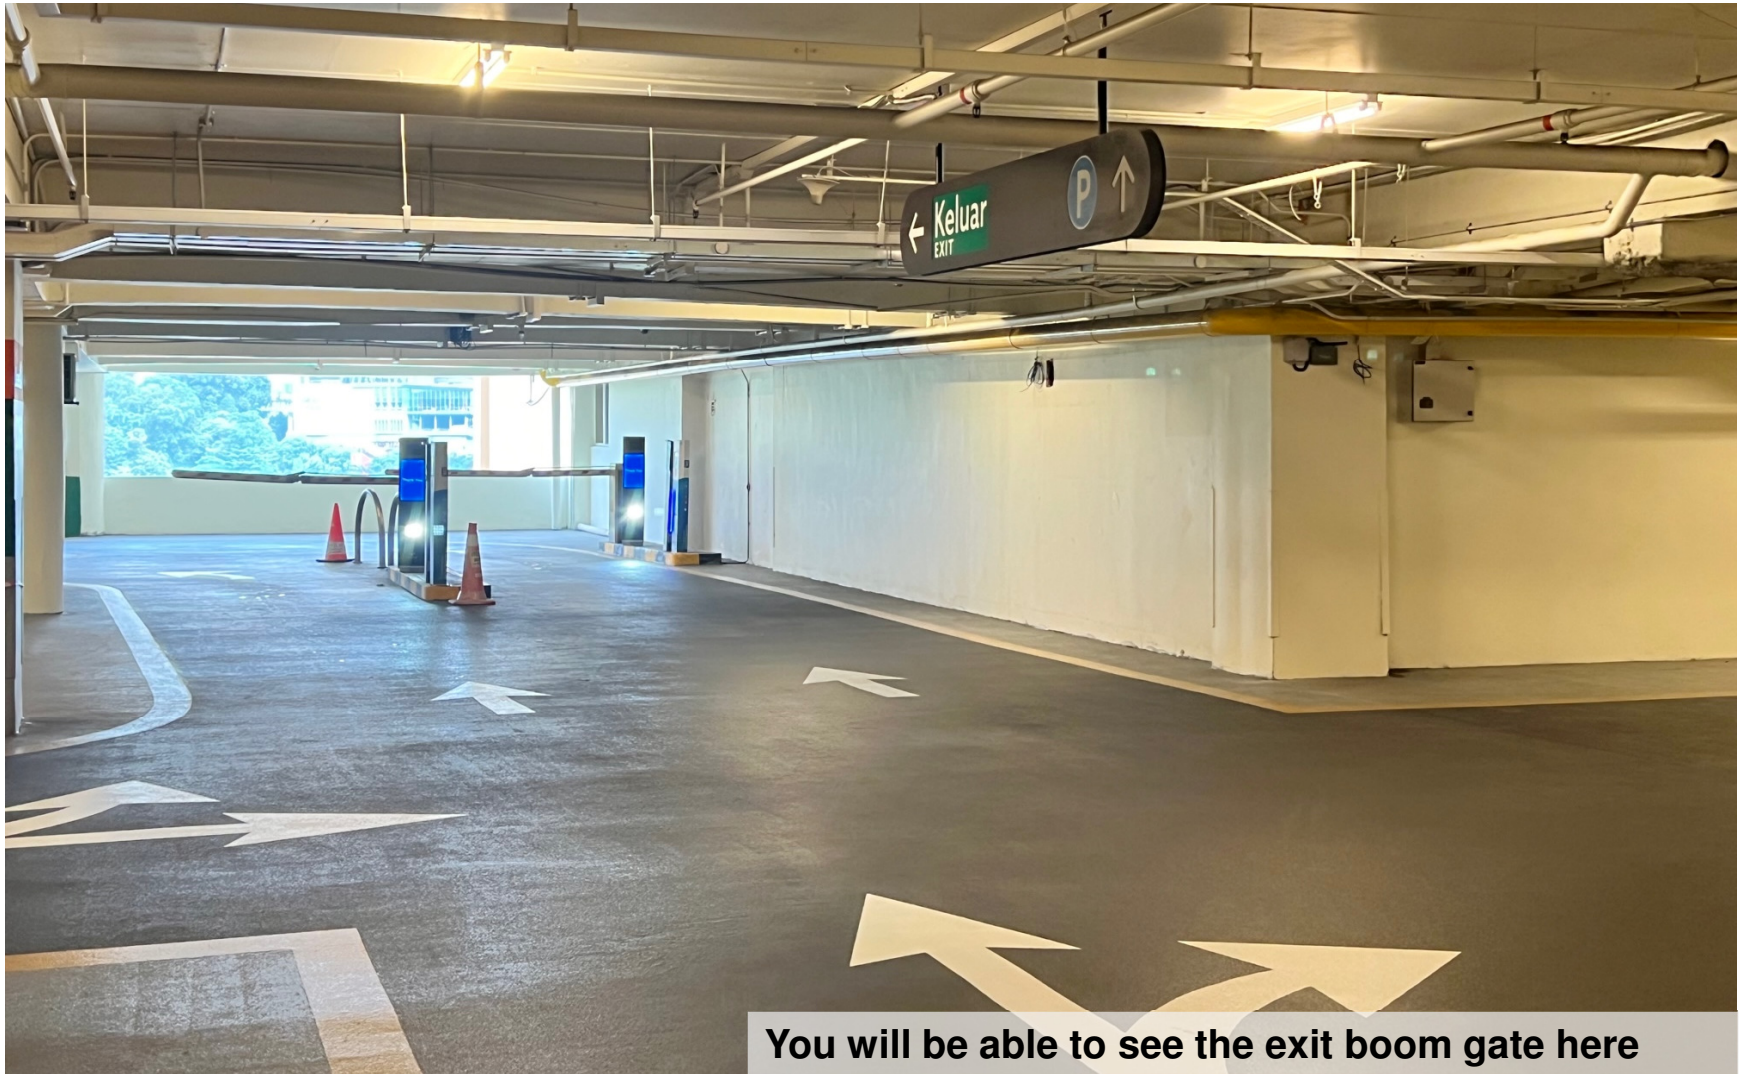

You will be able to see the exit boom gate here