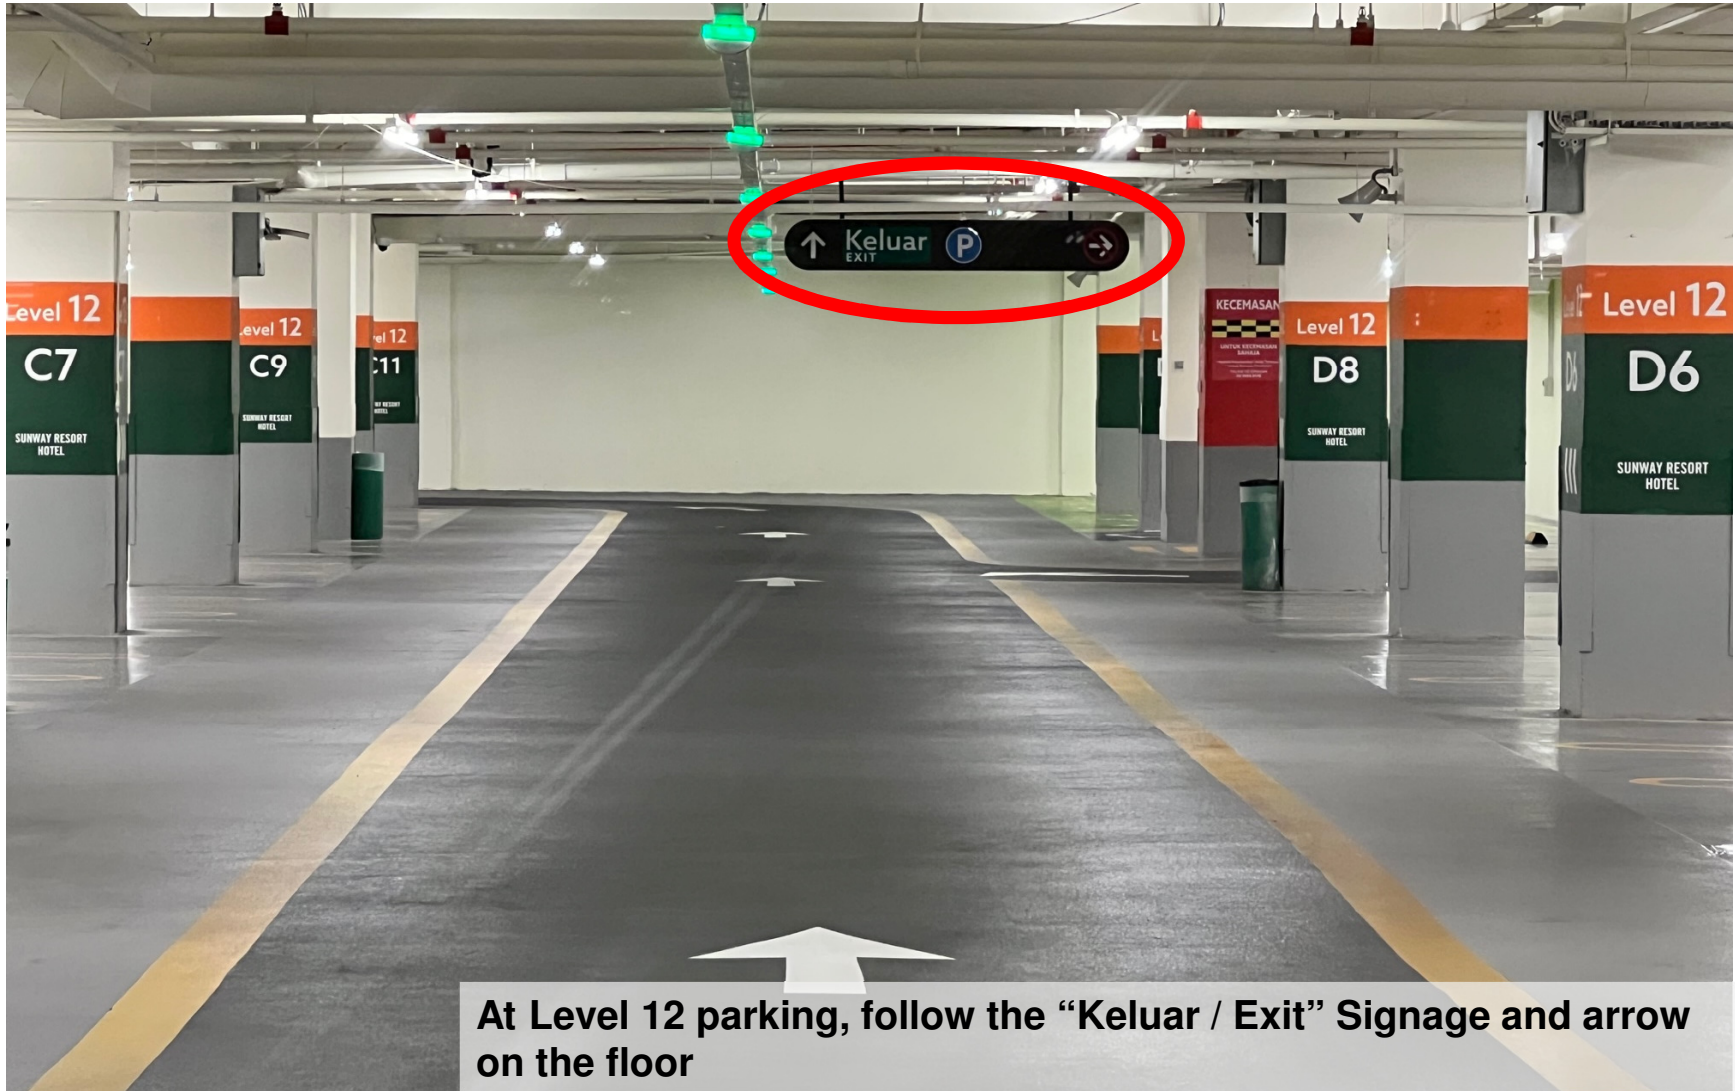

At Level 12 parking, follow the “Keluar / Exit” Signage and arrow on the floor